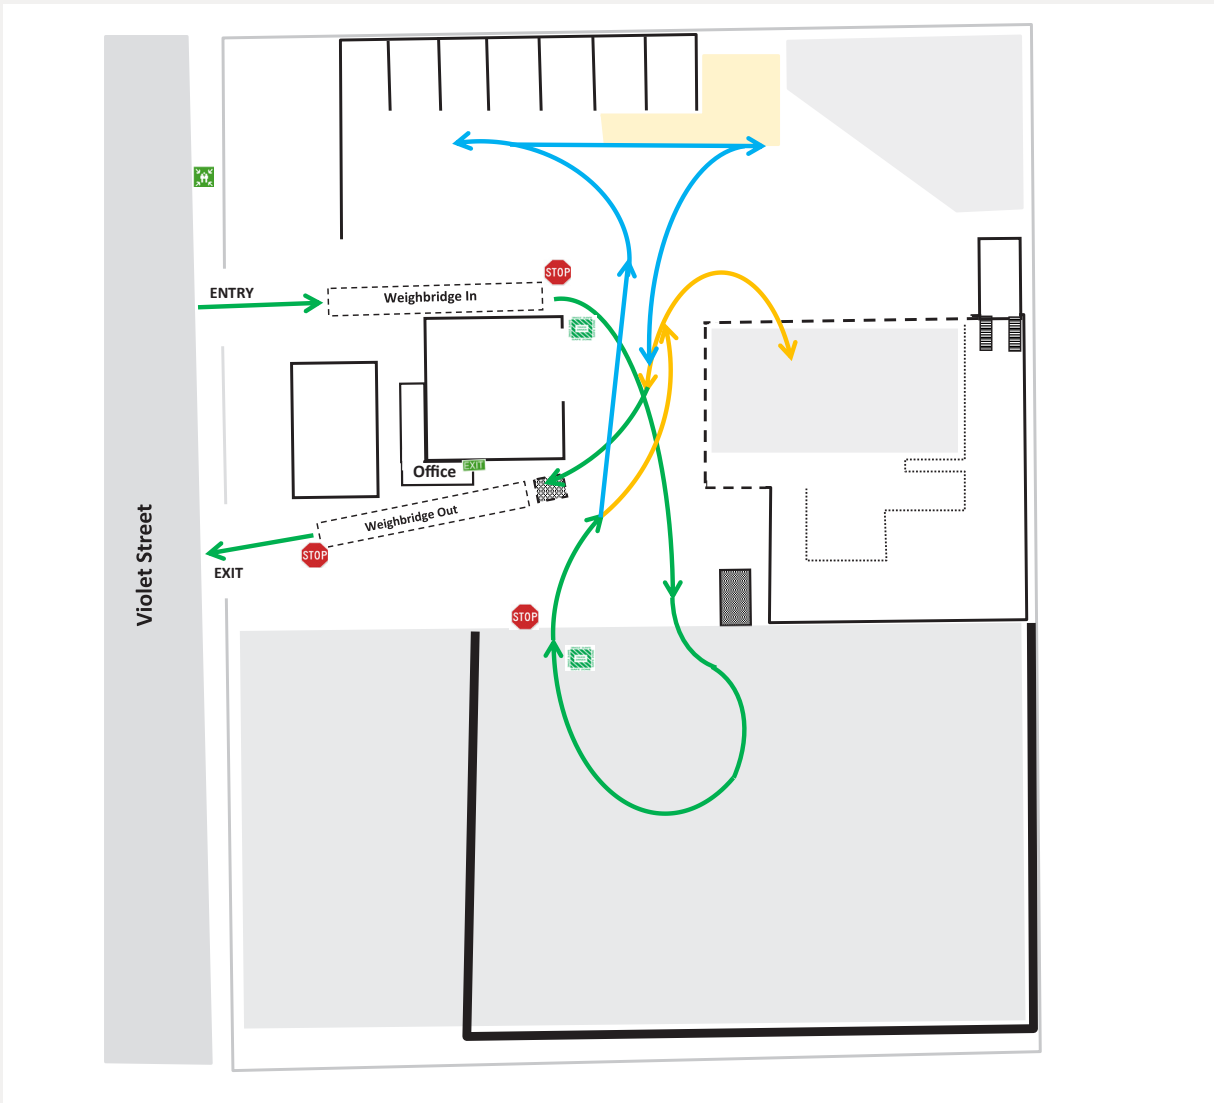

# TRAFFIC PLAN

REVESBY RECYCLING CENTRE 37-51 VIOLET ST, REVESBY NSW 2212

- Stay within 5m of your vehicle at all times
- Do not exceed a speed limit of 5 km/h

- Please ensure you follow all instructions given by the traffic controller
- Mandatory PPE includes hard hat & high viz vest. If you don't have one please notify Bingo staff immediately and we will provide