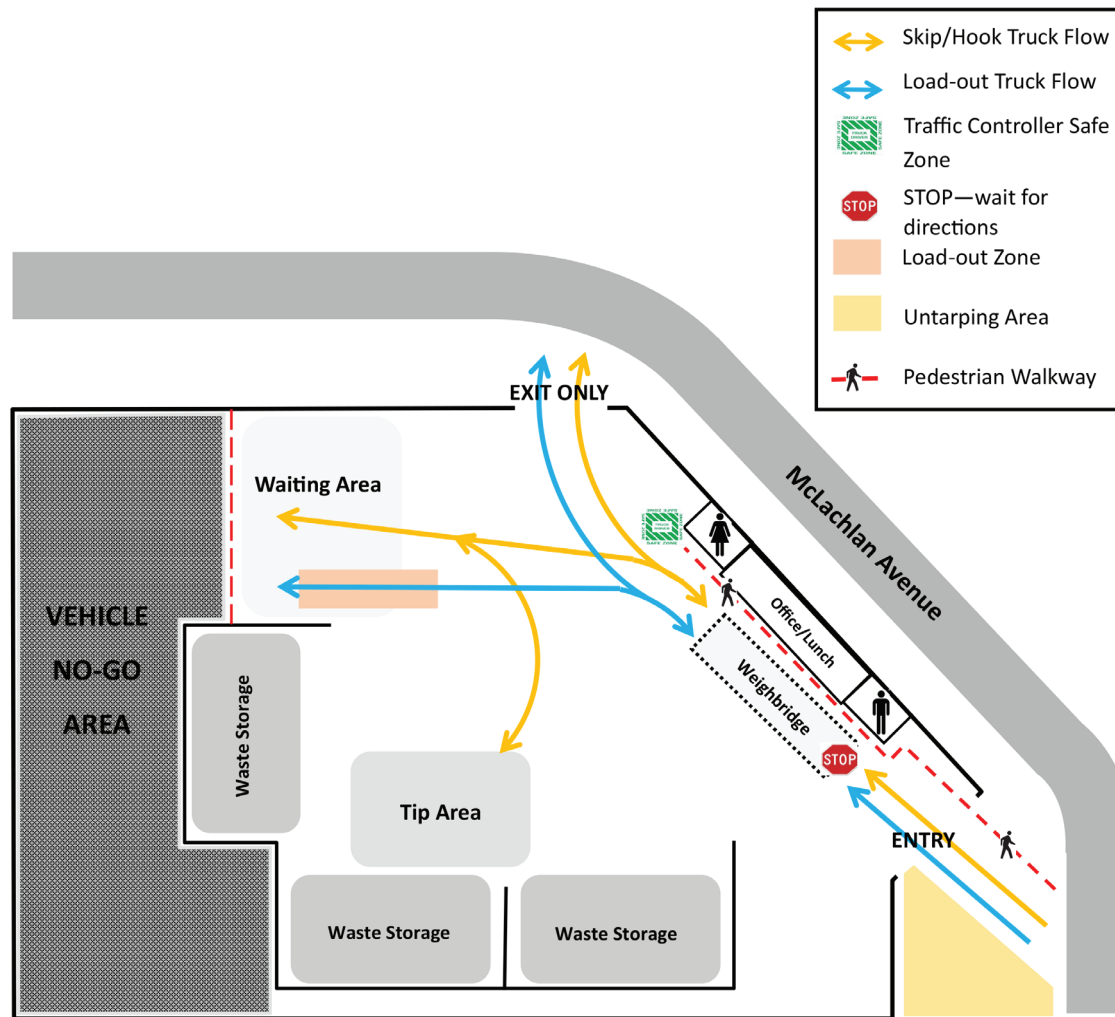

TRAFFIC PLAN

-  Skip/Hook Truck Flow
-  Load-out Truck Flow
-  Traffic Controller Safe Zone
-  STOP—wait for directions
-  Load-out Zone
-  Untarping Area
-  Pedestrian Walkway

YOUR SAFETY IS OUR FIRST PRIORITY. PLEASE FOLLOW THESE KEY INSTRUCTIONS

Site Supervisor: Wes Brennan
M: 0404 253 365
RF: UHF 12

Monday - Friday: 7:00am - 4:30pm
(Load out ONLY, No customers allowed: 6:00pm - 12:00am)
Saturday: 7:00am - 12:00pm
Sunday: Closed

- Stay within 5m of your vehicle at all times
- Do not exceed a speed limit of 5 km/h
- One way traffic flow

- Please ensure you follow all instructions given by the traffic controller
- Mandatory PPE includes hard hat & high viz vest. If you don't have one please notify Bingo staff immediately and we will provide

- When crossing foot path, please come to a complete stop before checking all clear to leave
- Mobile plant in operation throughout site
- Do not obstruct neighbouring driveways